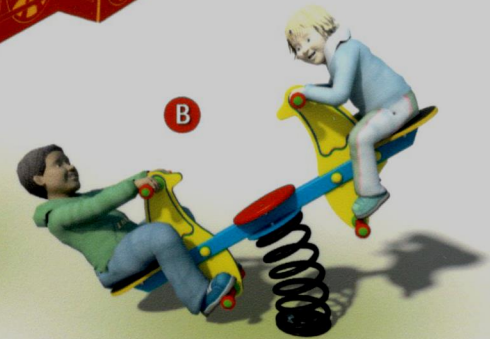

Note: THIS IS AN ARTISTS ILLUSTRATION ONLY -
REFER TO PLAN FOR INSTALLATION DETAIL
GENERAL REINSTATEMENT IS SOIL & SEED
UNLESS STATED OTHERWISE

PRODUCT LIST

- A. Viking Swing with x1 Basket, x1 Flat & x1 Cradle Seat
- B. Cockerel 2 way
- C. XS Cyclone - Meso Multiplay Unit
- D. Sputnik Roundabout
- E. Play Scene - Train Station
- F. Keyston Picnic Table
- G. Wicksteed Flyer
- H. Green Eco-Tumble Safety Surfacing