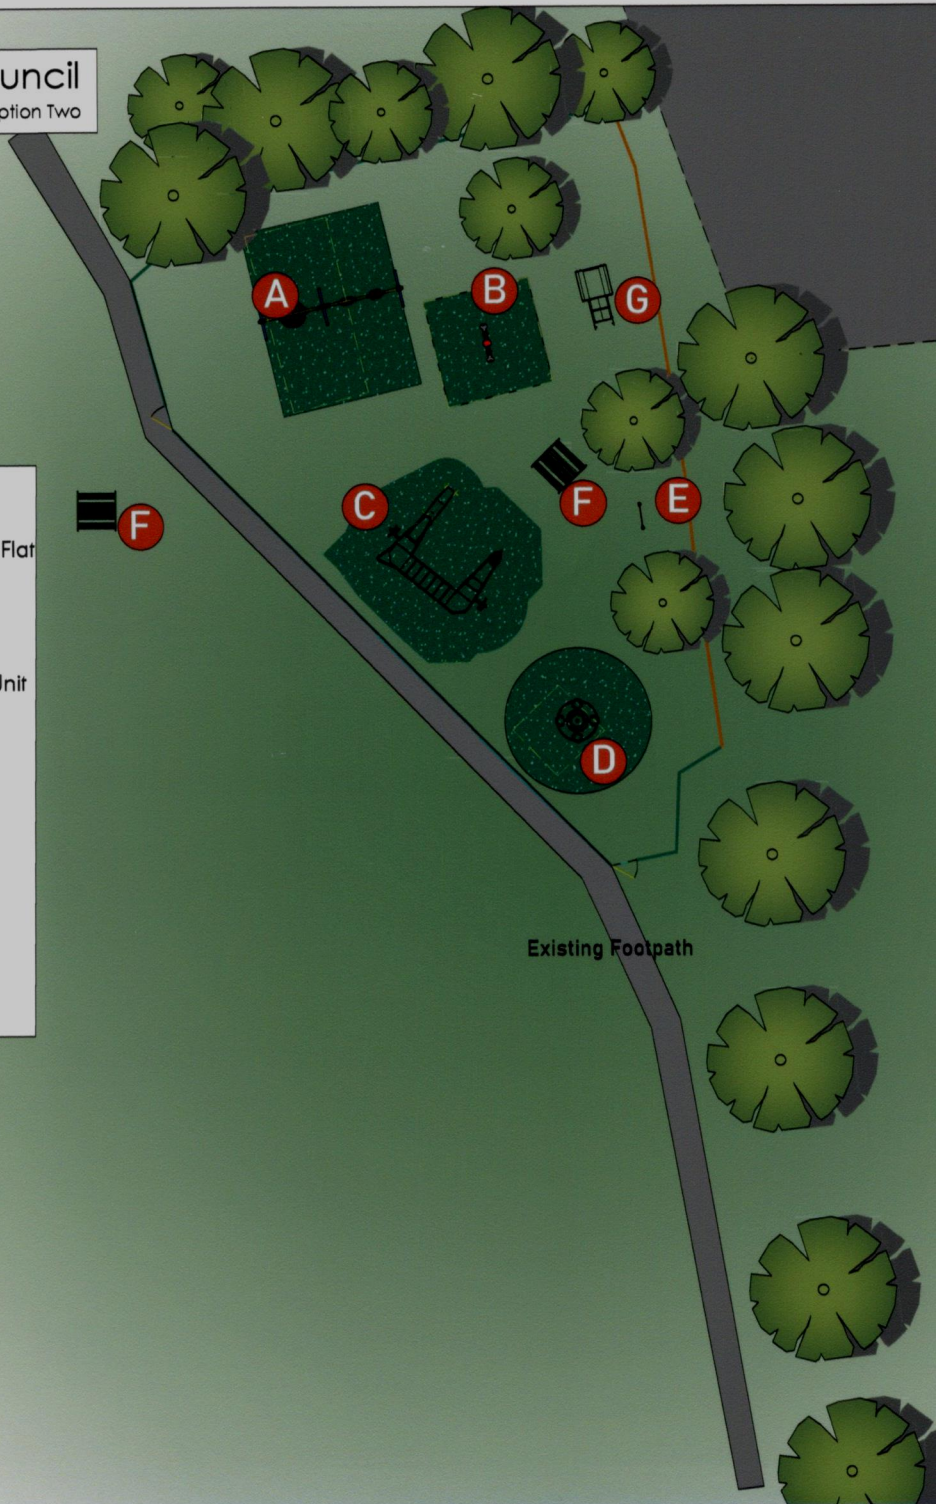

Note: THIS IS AN ARTISTS ILLUSTRATION ONLY -
REFER TO PLAN FOR INSTALLATION DETAIL
GENERAL REINSTATEMENT IS SOIL & SEED
UNLESS STATED OTHERWISE

PRODUCT LIST

- A. Viking Swing with x1 Basket, x1 Flat & x1 Cradle Seat
- B. Cockerel 2 way
- C. XS Cyclone - Meso Multiplay Unit
- D. Sputnik Roundabout
- E. Play Scene - Train Station
- F. Keyston Picnic Table
- G. Wicksteed Flyer
- H. Green Eco-Tumble Safety Surfacing

Witcham Parish Council

Witcham Village Hall Play Area - Option Two

OPP' No: 4179863
ISSUE No: Issue 4
DATE: 17/08/2022
DRAWN BY: Designer 14
NOTE: Artists Illustration Only

KEY:

- A. Viking Swing with x1 Basket, x1 Flat & x1 Cradle Seat
 - B. Cockerel 2 Way
 - C. XS Cyclone - Meso Multiplay Unit
 - D. Sputnik Roundabout
 - E. Play time - Train Station
 - F. Keyston Picnic Tables
 - G. Wicksteed Flyer
- Existing bases

0 1 2 3 4 5m
Scale: 1:100 @ A1

Plan View
SCALE 1:100 @ A1

Witcham Village Hall FLZ Equipment

A
Cycle Bike

B
Surfer

C
Skier

Scan this QR Code to view a sample video!

VIRTUAL PERSONAL TRAINER