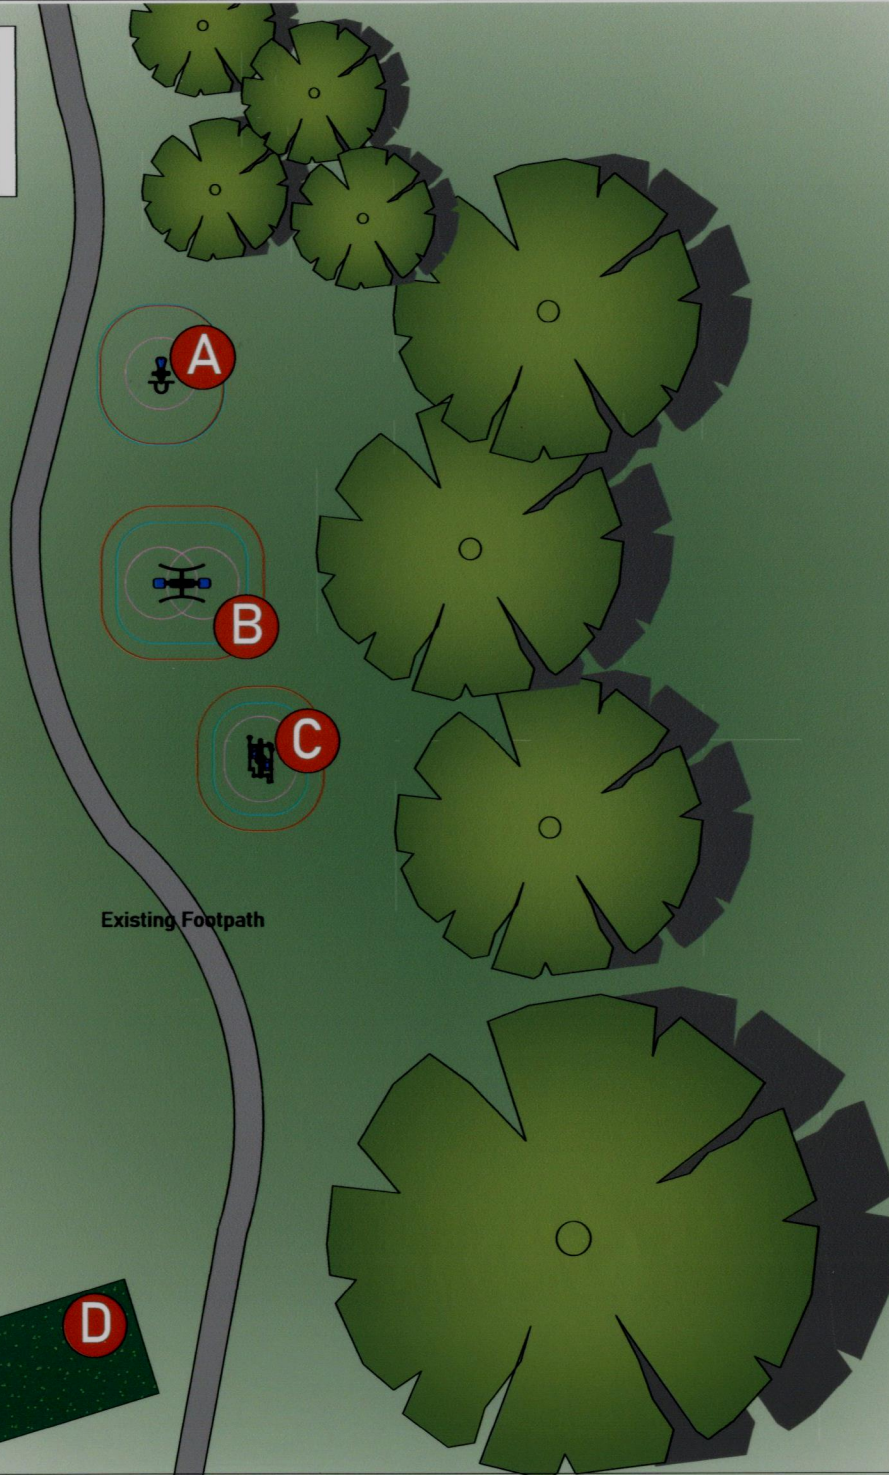

Wicksteed Leisure Limited
Digby Street, Kettering
Northants, NN16 8YJ

Tel: (0)1536 517028
Fax: (0)1536 410633

E-mail: sales@wicksteed.co.uk

Commercial Playground
Manufacturer Since 1918

www.wicksteed.co.uk

0 1 2 3 4 5m
Scale: 1:100 @ A2

Plan View
SCALE 1:100 @ A1