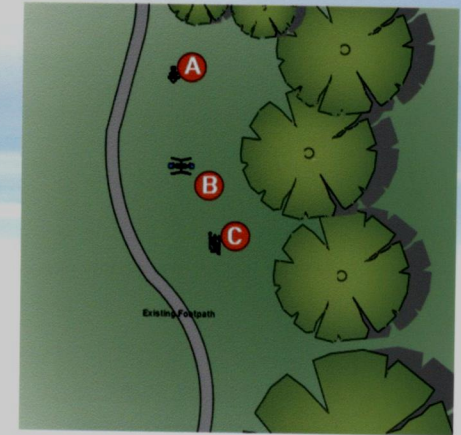

0 1 2 3 4 5m
Scale: 1:100 @ A1

Plan View
SCALE 1:100 @ A1

Witcham Village Hall FLZ Equipment

A
Cycle Bike

B
Surfer

C
Skier

Scan this QR Code to view a sample video!

VIRTUAL PERSONAL TRAINER