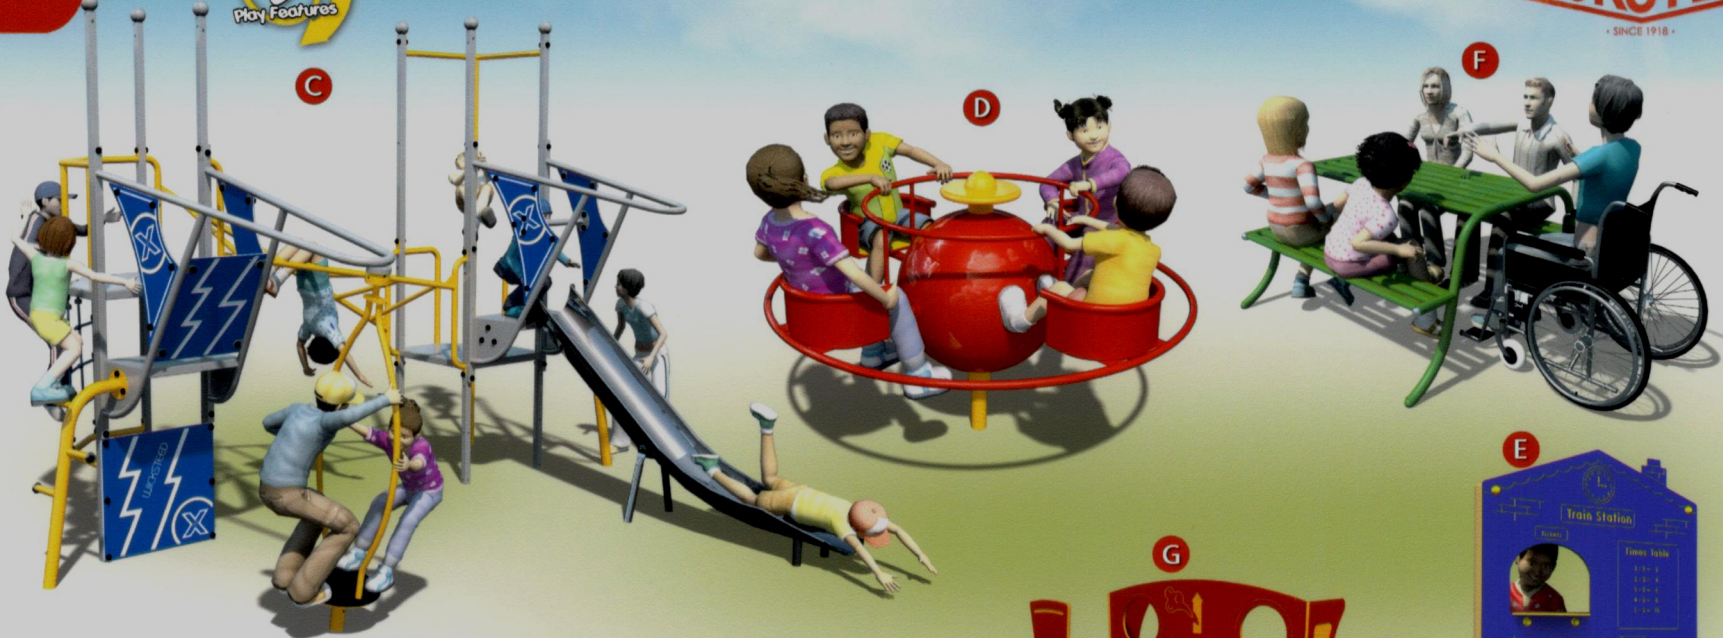

Note: THIS IS AN ARTISTS ILLUSTRATION ONLY -
REFER TO PLAN FOR INSTALLATION DETAIL
GENERAL REINSTATEMENT IS SOIL & SEED
UNLESS STATED OTHERWISE

PRODUCT LIST

- A. Viking Swing with x1 Basket, x1 Flat & x1 Cradle Seat
- B. Cockerel 2 way
- C. XS Cyclone - Meso Multiplay Unit
- D. Sputnik Roundabout
- E. Play Scene - Train Station
- F. Keyston Picnic Table
- G. Wicksteed Flyer
- H. Green Eco-Tumble Safety Surfacing

Written instruction signs on each item also provide clear and concise guidance, ensuring each item of equipment is used properly, efficiently and therefore effectively.

WICKSTEED Surfer
- Flexibility & Mobility