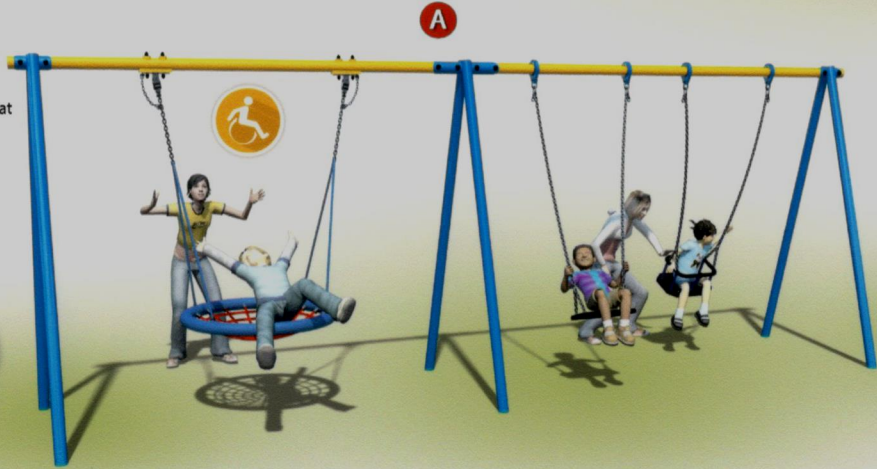

Note: THIS IS AN ARTISTS ILLUSTRATION ONLY -
REFER TO PLAN FOR INSTALLATION DETAIL
GENERAL REINSTATEMENT IS SOIL & SEED
UNLESS STATED OTHERWISE

PRODUCT LIST

- A. Viking Swing with x1 Basket, x1 Flat & x1 Cradle Seat
- B. Cockerel 2 way
- C. XS Cyclone - Meso Multiplay Unit
- D. Sputnik Roundabout
- E. Play Scene - Train Station
- F. Keyston Picnic Table
- G. Wicksteed Flyer
- H. Green Eco-Tumble Safety Surfacing

Written instruction signs on each item also provide clear and concise guidance, ensuring each item of equipment is used properly, efficiently and therefore effectively.

WICKSTEED Surfer
- Flexibility & Mobility